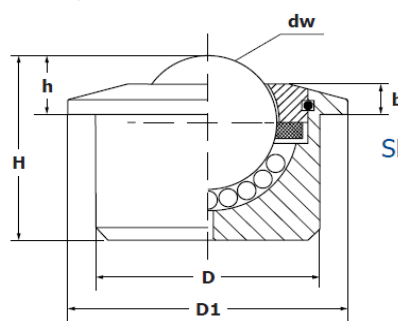

SPM 12

SPM 15

SPM 25

SPM 22/30/45

Item No.	Description	Dimensions (mm)					b	Load Carrying Capacity (kg) ↓/↑
		dw	D	D1	h	H		
SPM12A	Steel ball bearing	12	22	27	8,0	16,8	5,0	20/15
SPM15A	Steel ball bearing	15	24	31	9,5	21,0	5,5	50/35
SPM22A	Steel ball bearing	22	36	45	9,8	30,5	4,5	180/125
SPM25A	Steel ball bearing	25	38	45	14,0	30,2	8,5	180/125
SPM30A	Steel ball bearing	30	45	55	13,8	36,8	8,0	350/250
SPM45A	Steel ball bearing	45	62	75	19,0	53,5	10,0	600/420
SPM12B	Zinc plated housing	12	22	27	8,0	16,8	5,0	20 / 15
SPM15B	Zinc plated housing	15	24	31	9,5	21,0	5,5	50 / 35
SPM22B	Zinc plated housing	22	36	45	9,8	30,5	4,5	180 / 125
SPM25B	Zinc plated housing	25	38	45	14,0	30,2	8,5	180 / 125
SPM30B	Zinc plated housing	30	45	55	13,8	36,8	8,0	350 / 250
SPM45B	Zinc plated housing	45	62	75	19,0	53,5	10,0	600 / 420
SPM12C	Stainless steel bearing, zinc plated housing	12	22	27	8,0	16,8	5,0	15 / 10
SPM15C	Stainless steel bearing, zinc plated housing	15	24	31	9,5	21,0	5,5	40 / 25
SPM22C	Stainless steel bearing, zinc plated housing	22	36	45	9,8	30,5	4,5	130 / 90
SPM25C	Stainless steel bearing, zinc plated housing	25	38	45	14,0	30,2	8,5	130 / 90
SPM30C	Stainless steel bearing, zinc plated housing	30	45	55	13,8	36,8	8,0	240 / 170
SPM45C	Stainless steel bearing, zinc plated housing	45	62	75	19,0	53,5	10,0	400 / 280
SPM12SS	Stainless steel bearing and housing	12	22	27	8,0	16,8	5,0	15 / 10
SPM15SS	Stainless steel bearing and housing	15	24	31	9,5	21,0	5,5	40 / 25
SPM22SS	Stainless steel bearing and housing	22	36	45	9,8	30,5	4,5	130 / 90
SPM25SS	Stainless steel bearing and housing	25	38	45	14,0	30,2	8,5	130 / 90
SPM30SS	Stainless steel bearing and housing	30	45	55	13,8	36,8	8,0	240 / 170
SPM45SS	Stainless steel bearing and housing	45	62	75	19,0	53,5	10,0	400 / 280