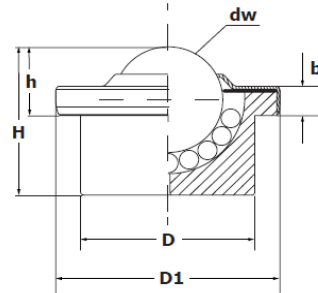

SPM 12

SPM 15

SPM 25

SPM 22/30/45

Item No.	Description	Dimensions (mm)					b	Load Carrying Capacity (kg) ↓/↑
		dw	D	D1	h	H		
SPM12A	Steel ball bearing	12	22	27	8,0	16,8	5,0	20/15
SPM15A	Steel ball bearing	15	24	31	9,5	21,0	5,5	50/35
SPM22A	Steel ball bearing	22	36	45	9,8	30,5	4,5	180/125
SPM25A	Steel ball bearing	25	38	45	14,0	30,2	8,5	180/125
SPM30A	Steel ball bearing	30	45	55	13,8	36,8	8,0	350/250
SPM45A	Steel ball bearing	45	62	75	19,0	53,5	10,0	600/420
SPM12B	Zinc plated housing	12	22	27	8,0	16,8	5,0	20 / 15
SPM15B	Zinc plated housing	15	24	31	9,5	21,0	5,5	50 / 35
SPM22B	Zinc plated housing	22	36	45	9,8	30,5	4,5	180 / 125
SPM25B	Zinc plated housing	25	38	45	14,0	30,2	8,5	180 / 125
SPM30B	Zinc plated housing	30	45	55	13,8	36,8	8,0	350 / 250
SPM45B	Zinc plated housing	45	62	75	19,0	53,5	10,0	600 / 420
SPM12C	Stainless steel bearing, zinc plated housing	12	22	27	8,0	16,8	5,0	15 / 10
SPM15C	Stainless steel bearing, zinc plated housing	15	24	31	9,5	21,0	5,5	40 / 25
SPM22C	Stainless steel bearing, zinc plated housing	22	36	45	9,8	30,5	4,5	130 / 90
SPM25C	Stainless steel bearing, zinc plated housing	25	38	45	14,0	30,2	8,5	130 / 90
SPM30C	Stainless steel bearing, zinc plated housing	30	45	55	13,8	36,8	8,0	240 / 170
SPM45C	Stainless steel bearing, zinc plated housing	45	62	75	19,0	53,5	10,0	400 / 280
SPM12SS	Stainless steel bearing and housing	12	22	27	8,0	16,8	5,0	15 / 10
SPM15SS	Stainless steel bearing and housing	15	24	31	9,5	21,0	5,5	40 / 25
SPM22SS	Stainless steel bearing and housing	22	36	45	9,8	30,5	4,5	130 / 90
SPM25SS	Stainless steel bearing and housing	25	38	45	14,0	30,2	8,5	130 / 90
SPM30SS	Stainless steel bearing and housing	30	45	55	13,8	36,8	8,0	240 / 170
SPM45SS	Stainless steel bearing and housing	45	62	75	19,0	53,5	10,0	400 / 280