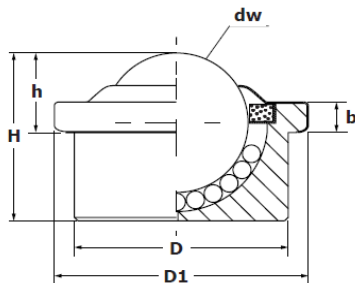

SPM 12

SPM 15

SPM 25

SPM 22/30/45

Item No.	Description	Dimensions (mm)					b	Load Carrying Capacity (kg) ↓/↑
		dw	D	D1	h	H		
SPM12A	Steel ball bearing	12	22	27	8,0	16,8	5,0	20/15
SPM15A	Steel ball bearing	15	24	31	9,5	21,0	5,5	50/35
SPM22A	Steel ball bearing	22	36	45	9,8	30,5	4,5	180/125
SPM25A	Steel ball bearing	25	38	45	14,0	30,2	8,5	180/125
SPM30A	Steel ball bearing	30	45	55	13,8	36,8	8,0	350/250
SPM45A	Steel ball bearing	45	62	75	19,0	53,5	10,0	600/420
SPM12B	Zinc plated housing	12	22	27	8,0	16,8	5,0	20 / 15
SPM15B	Zinc plated housing	15	24	31	9,5	21,0	5,5	50 / 35
SPM22B	Zinc plated housing	22	36	45	9,8	30,5	4,5	180 / 125
SPM25B	Zinc plated housing	25	38	45	14,0	30,2	8,5	180 / 125
SPM30B	Zinc plated housing	30	45	55	13,8	36,8	8,0	350 / 250
SPM45B	Zinc plated housing	45	62	75	19,0	53,5	10,0	600 / 420
SPM12C	Stainless steel bearing, zinc plated housing	12	22	27	8,0	16,8	5,0	15 / 10
SPM15C	Stainless steel bearing, zinc plated housing	15	24	31	9,5	21,0	5,5	40 / 25
SPM22C	Stainless steel bearing, zinc plated housing	22	36	45	9,8	30,5	4,5	130 / 90
SPM25C	Stainless steel bearing, zinc plated housing	25	38	45	14,0	30,2	8,5	130 / 90
SPM30C	Stainless steel bearing, zinc plated housing	30	45	55	13,8	36,8	8,0	240 / 170
SPM45C	Stainless steel bearing, zinc plated housing	45	62	75	19,0	53,5	10,0	400 / 280
SPM12SS	Stainless steel bearing and housing	12	22	27	8,0	16,8	5,0	15 / 10
SPM15SS	Stainless steel bearing and housing	15	24	31	9,5	21,0	5,5	40 / 25
SPM22SS	Stainless steel bearing and housing	22	36	45	9,8	30,5	4,5	130 / 90
SPM25SS	Stainless steel bearing and housing	25	38	45	14,0	30,2	8,5	130 / 90
SPM30SS	Stainless steel bearing and housing	30	45	55	13,8	36,8	8,0	240 / 170
SPM45SS	Stainless steel bearing and housing	45	62	75	19,0	53,5	10,0	400 / 280