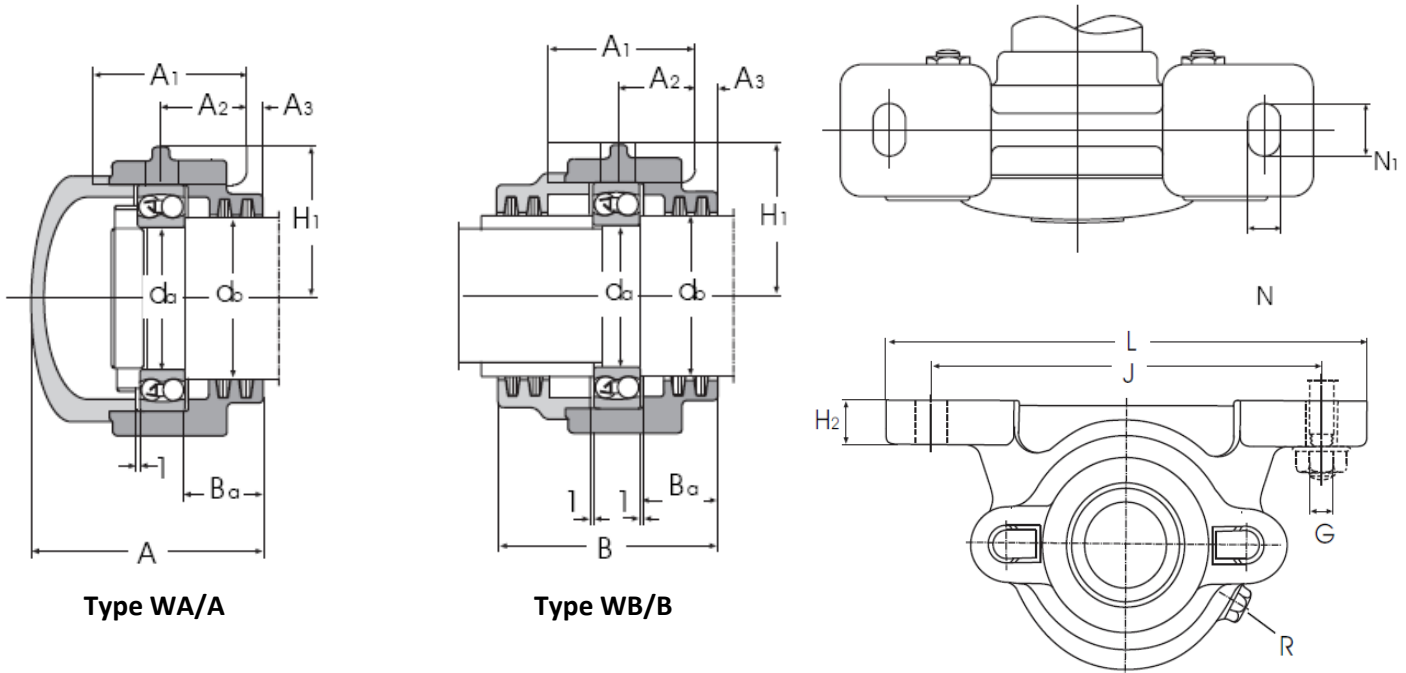

TVN 300 Series - Pillow Block Housings for Conveyor Trolleys

Series TVN 3.. WA (end shaft) / Series TVN 3.. WB (through shaft). Incl. felt-seal. For self aligning ball bearing series 13 - 23 and spherical roller bearing 223 with cylindrical bore. Universal housing for all bearing types, TVN 300 WA & WB versions possible with locating rings.